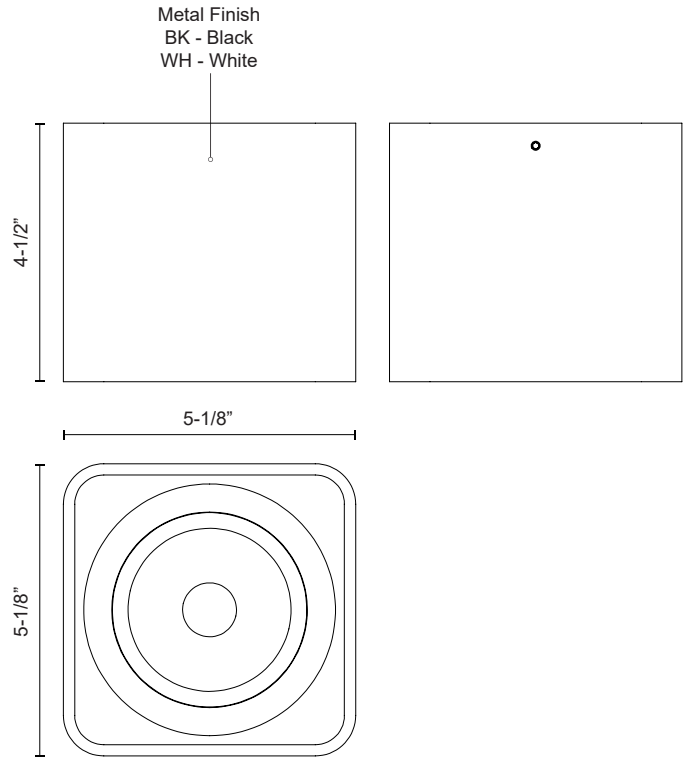

FALCO
FM10705-UNV
 FLUSH MOUNT

PROJECT

FM10705-WH-UNV

White

FM10705-BK-UNV

Black

SPECIFICATION DETAILS

Fixture Dimensions	L5-1/8" x W5-1/8" x H4-1/2"
Light Source	LED with DC Driver
Wattage	15W
Total Lumens	1575lm
Delivered Lumens	BK-1139lm; WH-1314lm;
Voltage	120-277V
Color Temperature	3000K
CRI (Ra)	90CRI
Optional Color Temps	2700K - 5000K Available, Minimum Order Quantities Apply
LED Rated Life	50,000 hours
Dimming	100% - 10%, TRIAC or ELV Dimmer (Not Included)
Diffuser Details	Clear Acrylic Multi-Faceted Lens
Location	Damp
CEC Title 24 JA8	Yes, JA8-2022
Paint Finish	BK02; WH02;

* For custom options, consult factory for details.

* For warranty information, please visit www.kuzcolighting.com/warranty

DESCRIPTION

LED flush mount made from heavy gauge cast aluminum painted white or black, square cylinder shaped. Shines through a high-precision optical lens down into the room.